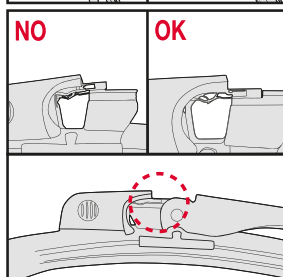

Бескаркасные щетки стеклоочистителя

КОМПЛЕКТ БЕСКАРКАСНЫХ ЩЕТОК С ОРИГИНАЛЬНЫМ КРЕПЛЕНИЕМ

БЕСКАРКАСНЫЕ ЩЕТКИ С КРЕПЛЕНИЕМ ПОД КРЮК (УНИВЕРСАЛЬНЫЕ)