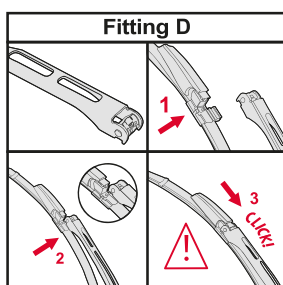

Задние щетки стеклоочистителя

Бескаркасные щетки стеклоочистителя

КОМПЛЕКТ БЕСКАРКАСНЫХ ЩЕТОК С ОРИГИНАЛЬНЫМ КРЕПЛЕНИЕМ

БЕСКАРКАСНЫЕ ЩЕТКИ С КРЕПЛЕНИЕМ ПОД КРЮК (УНИВЕРСАЛЬНЫЕ)

Гибридные щетки стеклоочистителя Hybrid Blades

<p>How to detach the old blade</p>  <p>1 Pull up</p>  <p>2</p> <p>How to attach the new blade</p>  <p>1 Pull up</p>  <p>2</p>  <p>3 CLICK! Push down</p>	<p>Place the wiper arm over the picture to determine the size</p>  <p>7 mm</p> <p>9x3=>No need to change clip (Go to "How to install blade")</p>  <p>11 mm</p> <p>9x4=>Change to attached adaptor (Go to "How to change clip")</p>	<p>How to change the clip</p>  <p>1 9x4 Clip First check if the clip is inside the package.</p>  <p>2 Holder Clip Push here (both sides).</p>  <p>3 Pull the holder upward and pinch the clip tip with your thumb and forefinger.</p>  <p>4 Lift up the holder while pushing the tip from both sides to avoid the holder releasing from the clip. Next, pull up the holder.</p>  <p>5 Blade without clip.</p>  <p>6 Gutter Opening for rivet Guide pin Insert the guide pins inside the blade into the gutter of the clip.</p>  <p>7 Push down the clip on the rivet of the blade until you can hear a "click" sound. Please follow this instruction to avoid clip damage.</p>	<p>How to install the blade</p>  <p>1 Lift up the holder portion.</p>  <p>2 Insert the arm in the clip while pushing the wiper rubber. Then rotate the blade.</p>  <p>3 Pull up the blade to fit into the arm.</p>  <p>4 Push holder until "click" sound. Check if the blade is installed properly.</p>
--	---	---	---