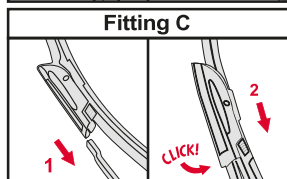

Бескаркасные щетки стеклоочистителя

КОМПЛЕКТ БЕСКАРКАСНЫХ ЩЕТОК С ОРИГИНАЛЬНЫМ КРЕПЛЕНИЕМ

БЕСКАРКАСНЫЕ ЩЕТКИ С КРЕПЛЕНИЕМ ПОД КРЮК (УНИВЕРСАЛЬНЫЕ)