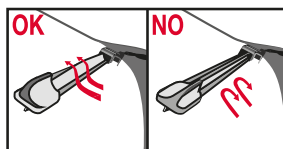

Бескаркасные щетки стеклоочистителя

КОМПЛЕКТ БЕСКАРКАСНЫХ ЩЕТОК С ОРИГИНАЛЬНЫМ КРЕПЛЕНИЕМ

БЕСКАРКАСНЫЕ ЩЕТКИ С КРЕПЛЕНИЕМ ПОД КРЮК (УНИВЕРСАЛЬНЫЕ)