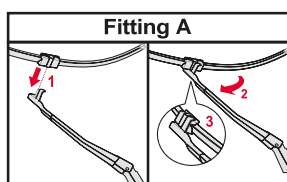

Бескаркасные щетки стеклоочистителя

КОМПЛЕКТ БЕСКАРКАСНЫХ ЩЕТОК С ОРИГИНАЛЬНЫМ КРЕПЛЕНИЕМ

БЕСКАРКАСНЫЕ ЩЕТКИ С КРЕПЛЕНИЕМ ПОД КРЮК (УНИВЕРСАЛЬНЫЕ)