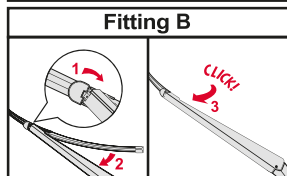

Бескаркасные щетки стеклоочистителя

КОМПЛЕКТ БЕСКАРКАСНЫХ ЩЕТОК С ОРИГИНАЛЬНЫМ КРЕПЛЕНИЕМ

БЕСКАРКАСНЫЕ ЩЕТКИ С КРЕПЛЕНИЕМ ПОД КРЮК (УНИВЕРСАЛЬНЫЕ)