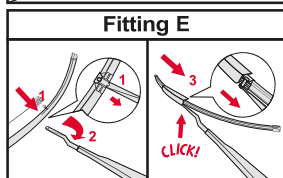

Задние щетки стеклоочистителя

Бескаркасные щетки стеклоочистителя

КОМПЛЕКТ БЕСКАРКАСНЫХ ЩЕТОК С ОРИГИНАЛЬНЫМ КРЕПЛЕНИЕМ

БЕСКАРКАСНЫЕ ЩЕТКИ С КРЕПЛЕНИЕМ ПОД КРЮК (УНИВЕРСАЛЬНЫЕ)

Гибридные щетки стеклоочистителя Hybrid Blades

<p>How to detach the old blade</p>  <p>1 Pull up</p>  <p>2</p> <p>How to attach the new blade</p>  <p>1 Pull up</p>  <p>2</p>  <p>3 CLICK! Push down</p>	<p>Place the wiper arm over the picture to determine the size</p>  <p>7 mm</p> <p>9x3=>No need to change clip (Go to "How to install blade")</p>  <p>11 mm</p> <p>9x4=>Change to attached adaptor (Go to "How to change clip")</p>	<p>How to change the clip</p>  <p>1 9x4 Clip First check if the clip is inside the package.</p>  <p>2 Holder Clip Push here (both sides).</p>  <p>3 Pull the holder upward and pinch the clip tip with your thumb and forefinger.</p>  <p>4 Lift up the holder while pushing the tip from both sides to avoid the holder releasing from the clip. Next, pull up the holder.</p>  <p>5 Blade without clip.</p>  <p>6 Gutter Opening for rivet Guide pin Insert the guide pins inside the blade into the gutter of the clip.</p>  <p>7 Push down the clip on the rivet of the blade until you can hear a "click" sound. Please follow this instruction to avoid clip damage.</p>	<p>How to install the blade</p>  <p>1 Lift up the holder portion.</p>  <p>2 Insert the arm in the clip while pushing the wiper rubber. Then rotate the blade.</p>  <p>3 Pull up the blade to fit into the arm.</p>  <p>4 Push holder until "click" sound. Check if the blade is installed properly.</p>
--	---	---	---