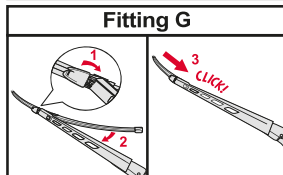

Задние щетки стеклоочистителя

Бескаркасные щетки стеклоочистителя

КОМПЛЕКТ БЕСКАРКАСНЫХ ЩЕТОК С ОРИГИНАЛЬНЫМ КРЕПЛЕНИЕМ

БЕСКАРКАСНЫЕ ЩЕТКИ С КРЕПЛЕНИЕМ ПОД КРЮК (УНИВЕРСАЛЬНЫЕ)

Гибридные щетки стеклоочистителя Hybrid Blades

<p>How to detach the old blade</p>  <p>1 Pull up</p>  <p>2</p> <p>How to attach the new blade</p>  <p>1 Pull up</p>  <p>2</p>  <p>3 CLICK! Push down</p>	<p>Place the wiper arm over the picture to determine the size</p>  <p>7 mm</p> <p>9x3=>No need to change clip (Go to "How to install blade")</p>  <p>11 mm</p> <p>9x4=>Change to attached adaptor (Go to "How to change clip")</p>	<p>How to change the clip</p>  <p>1 9x4 Clip First check if the clip is inside the package.</p>  <p>2 Holder Clip Push here (both sides).</p>  <p>3 Pull the holder upward and pinch the clip tip with your thumb and forefinger.</p>  <p>4 Lift up the holder while pushing the tip from both sides to avoid the holder releasing from the clip. Next, pull up the holder.</p>  <p>5 Blade without clip.</p>  <p>6 Gutter Opening for rivet Guide pin Insert the guide pins inside the blade into the gutter of the clip.</p>  <p>7 Push down the clip on the rivet of the blade until you can hear a "click" sound. Please follow this instruction to avoid clip damage.</p>	<p>How to install the blade</p>  <p>1 Lift up the holder portion.</p>  <p>2 Insert the arm in the clip while pushing the wiper rubber. Then rotate the blade.</p>  <p>3 Pull up the blade to fit into the arm.</p>  <p>4 Push holder until "click" sound. Check if the blade is installed properly.</p>
--	---	---	---