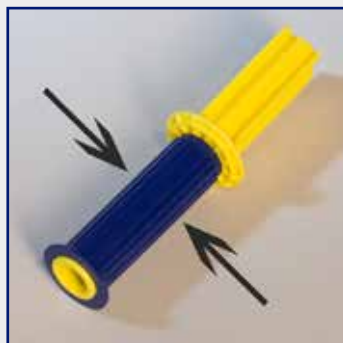

HANDLE PREMIUM

- 21 cm
- with brake
- color: blue/yellow
- suitable for reference 0990461 & 0990466

Ref.-No.	pcs./carton	cartons/ pallet
0990464	100 pieces	-