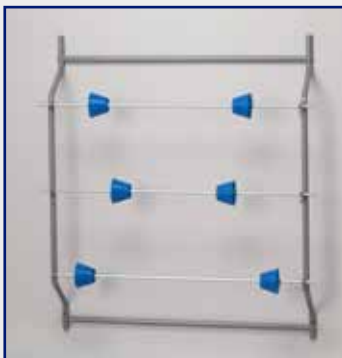

WALL DISPENSER ROLL 3-FOLD

- 830/790 x 900 x 160 mm
- color: silver
- max. roll length: 650 mm with stopper, 740 mm without stopper

Ref.-No.	pcs./carton	cartons/pallet
0960673	1 piece	75