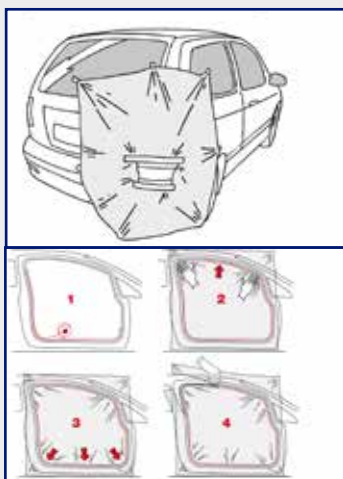

SMART REPAIR MASKING FILM

FILM BLANK

- 130 x 130 cm
- fast masking of small damages as well as the doorway
- saves time and money
- print: „Exterior“
- single folded in dispenser bag

Ref.-No.	pcs./bag bag/carton	carton/pallet
0980550	100 pieces 4 bags	100