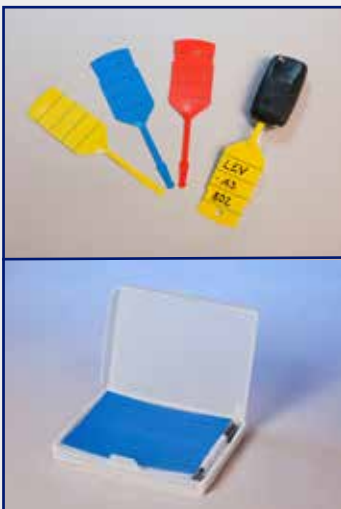

KEY TAG

LOOP SOFT

- 36 x 142 mm
- color: yellow, blue, red
- box containing 300 tags + 2 markers

Ref.-No.	pcs./box boxes/carton	boxes/pallet
0850111 gelb	300 pieces 30 pieces	-
0850112 blau	300 pieces 30 pieces	-
0850113 rot	300 pieces 30 pieces	-