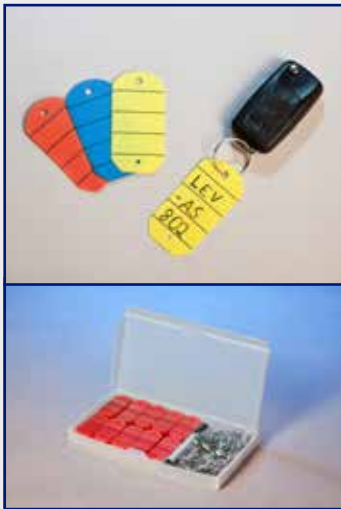

KEY TAG

RING TAG

- 35 x 70 mm
- color: yellow, blue, red
- box containing 200 tags + 200 metal rings + 2 markers

Ref.-No.	pcs./box boxes/carton	boxes/pallet
0850101 yellow	200 pieces 20 pieces	-
0850102 blue	200 pieces 20 pieces	-
0850103 red	200 pieces 20 pieces	-